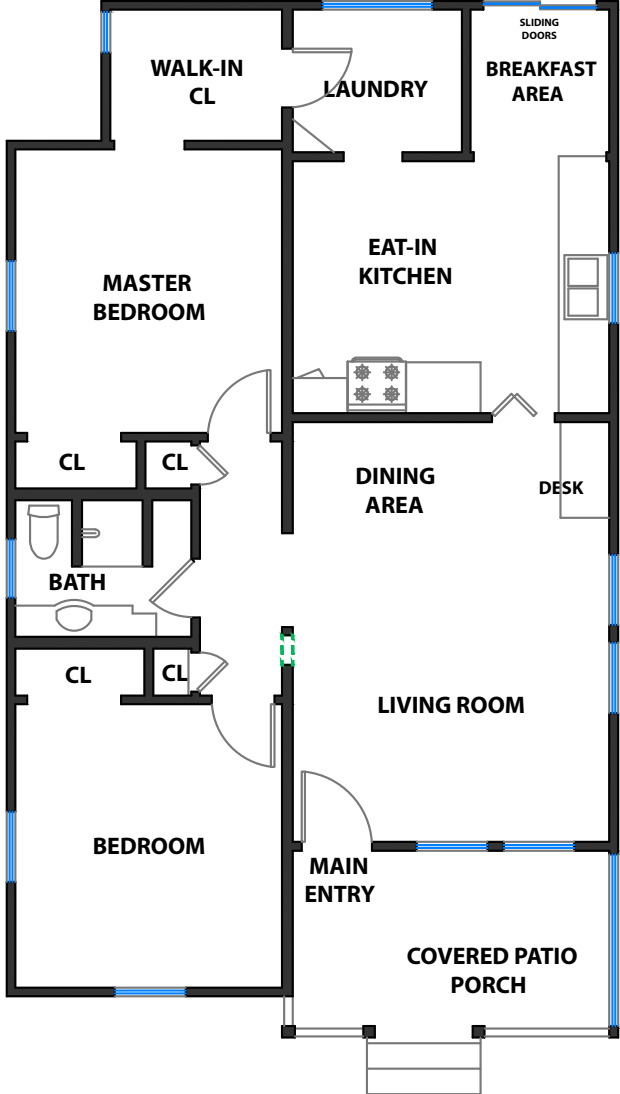

556 ETHEL AVENUE

MILL VALLEY, CALIFORNIA

MAIN LEVEL

PROPERTY SQF INFORMATION

LIVING SPACE

* Main Level

997

RENDERING BY OPEN HOMES PHOTOGRAPHY
ALL MEASUREMENTS ARE APPROXIMATE AND MAY NOT BE EXACT. DO NOT RELY ON THE ACCURACY OF THIS FLOOR PLAN WHEN DETERMINING THE PRICE OF A PROPERTY OR MAKING DECISIONS REGARDING BUYING OR SELLING OF PROPERTIES WITHOUT INDEPENDENT VERIFICATION.